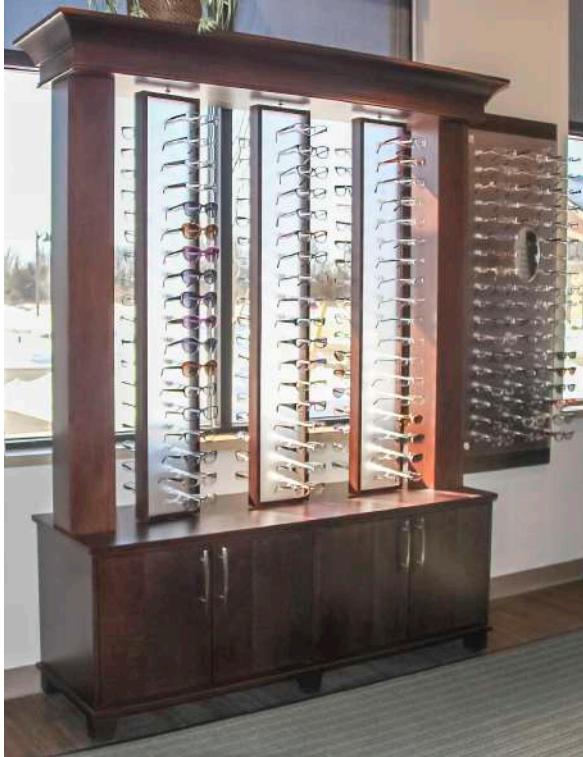

TABLE OF CONTENTS

4	TRAVERSE
6	WILLIAMSTON
8	STERLING
9	NORTHPORT
10	BELLAIRE
11	CUSTOM
12	KIDS

TRAVERSE LINE

The Traverse Line is our most versatile line, combining traditional and contemporary. This collection is customizable with crown or flat moulding, an inset base or square feet. Design elements include LED lighting, glass shelving, a variety of handles.

WILLIAMSTON LINE

The Williamston line includes highly detailed work with fluted and crown moulding to create a classic and timeless optical.

The Sterling collection brings modern elegance to any office. Sliding frame boards, stainless steel legs, and locking displays are just some of the unique features this line includes.

STERLING LINE

NORTHPORT LINE

The Northport collection design elements include beadboard detail, LED lighting, and round feet for a more sophisticated boutique.

BELLAIRE LINE

This collection utilizes interchangeable displays, mirrors, and lighting to create a flexible display style.